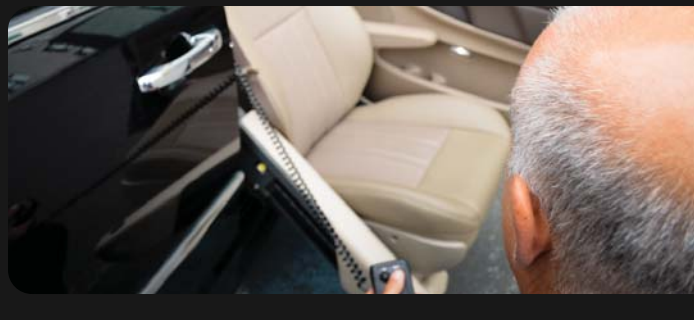

How it works

In one smooth, simple motion, the **XL-BASE** rotates and then gently lowers the original seat out of the vehicle. This cycle can be stopped at any time simply by releasing the button.

Features

- Always uses vehicle's original seat
- Gentle, consistent travel
- Considerable leg room
- Seating behind **XL-BASE** is not affected
- Seat reclines completely
- Straightforward, mechanical design

Specifications

- Maximum capacity: 350 lbs
- Equipped with an emergency back-up system
- Power supplied by your vehicle
- Optional footrest & armrest

Installation

The **XL-BASE** is easily installed into the original seat mounts with no structural modifications to your vehicle. It is also easily removed to return the vehicle to its original condition without affecting the resale value.

XL-BASE

Pivoting & lowering seat base

The **XL-BASE** is designed to fit into the front and second row passenger side positions of most minivans.

More people put their trust in the **XL-BASE** because its concept and design make it so reliable, comfortable, safe and easy to use.